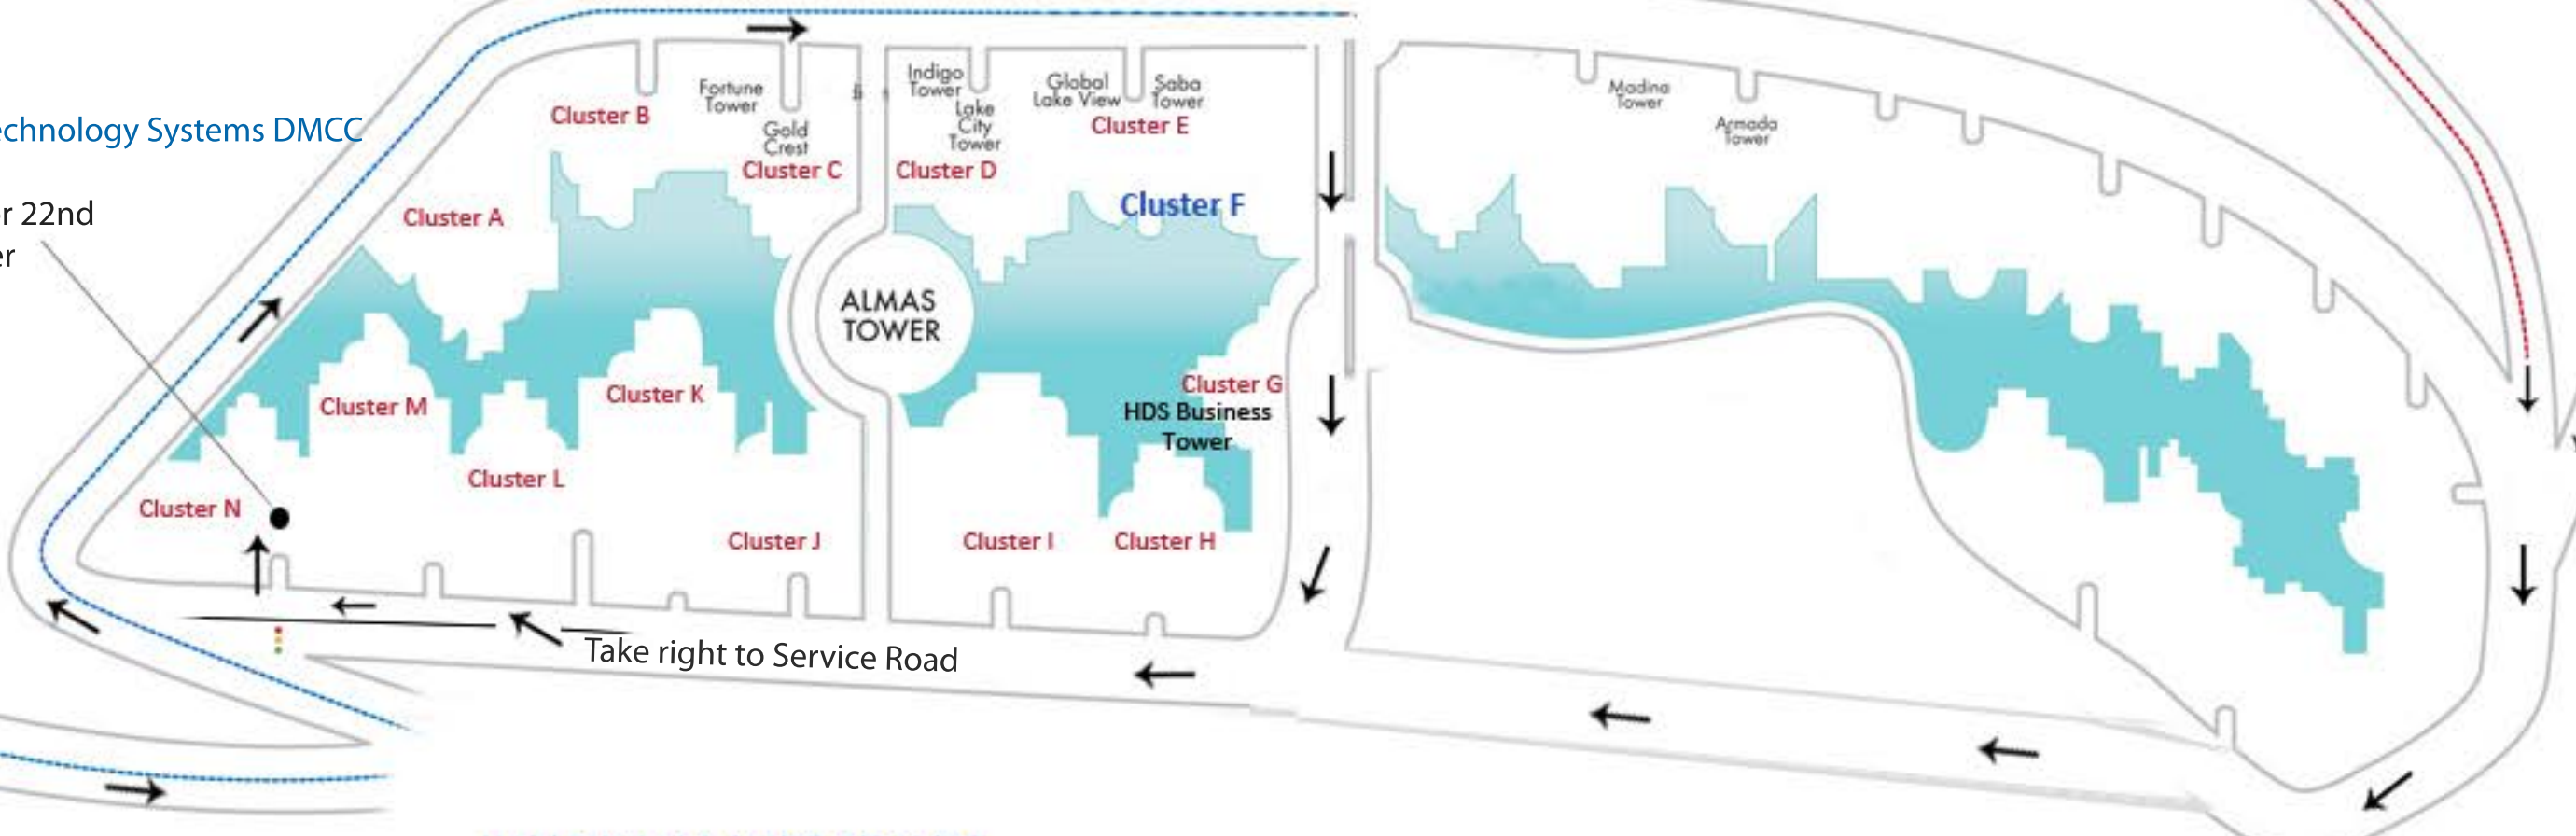

# DUBAI MARINA

DUBAI MARINA MALL

EXIT 29

American University of Dubai

EXIT 32

Sheikh Zayed Road - Going to Abu Dhabi

Sheikh Zayed Road - Going to Dubai

JLT METRO STATION

DUBAI MARINA METRO STATION

EXIT 32

Premier Trading & Technology Systems DMCC

Office no. 2207, Floor 22nd  
JBC4 Tower, N Cluster

Tel: +971 4 4264788

EMIIRATES HILLS

JUMEIRAH LAKES TOWER

The Lakes